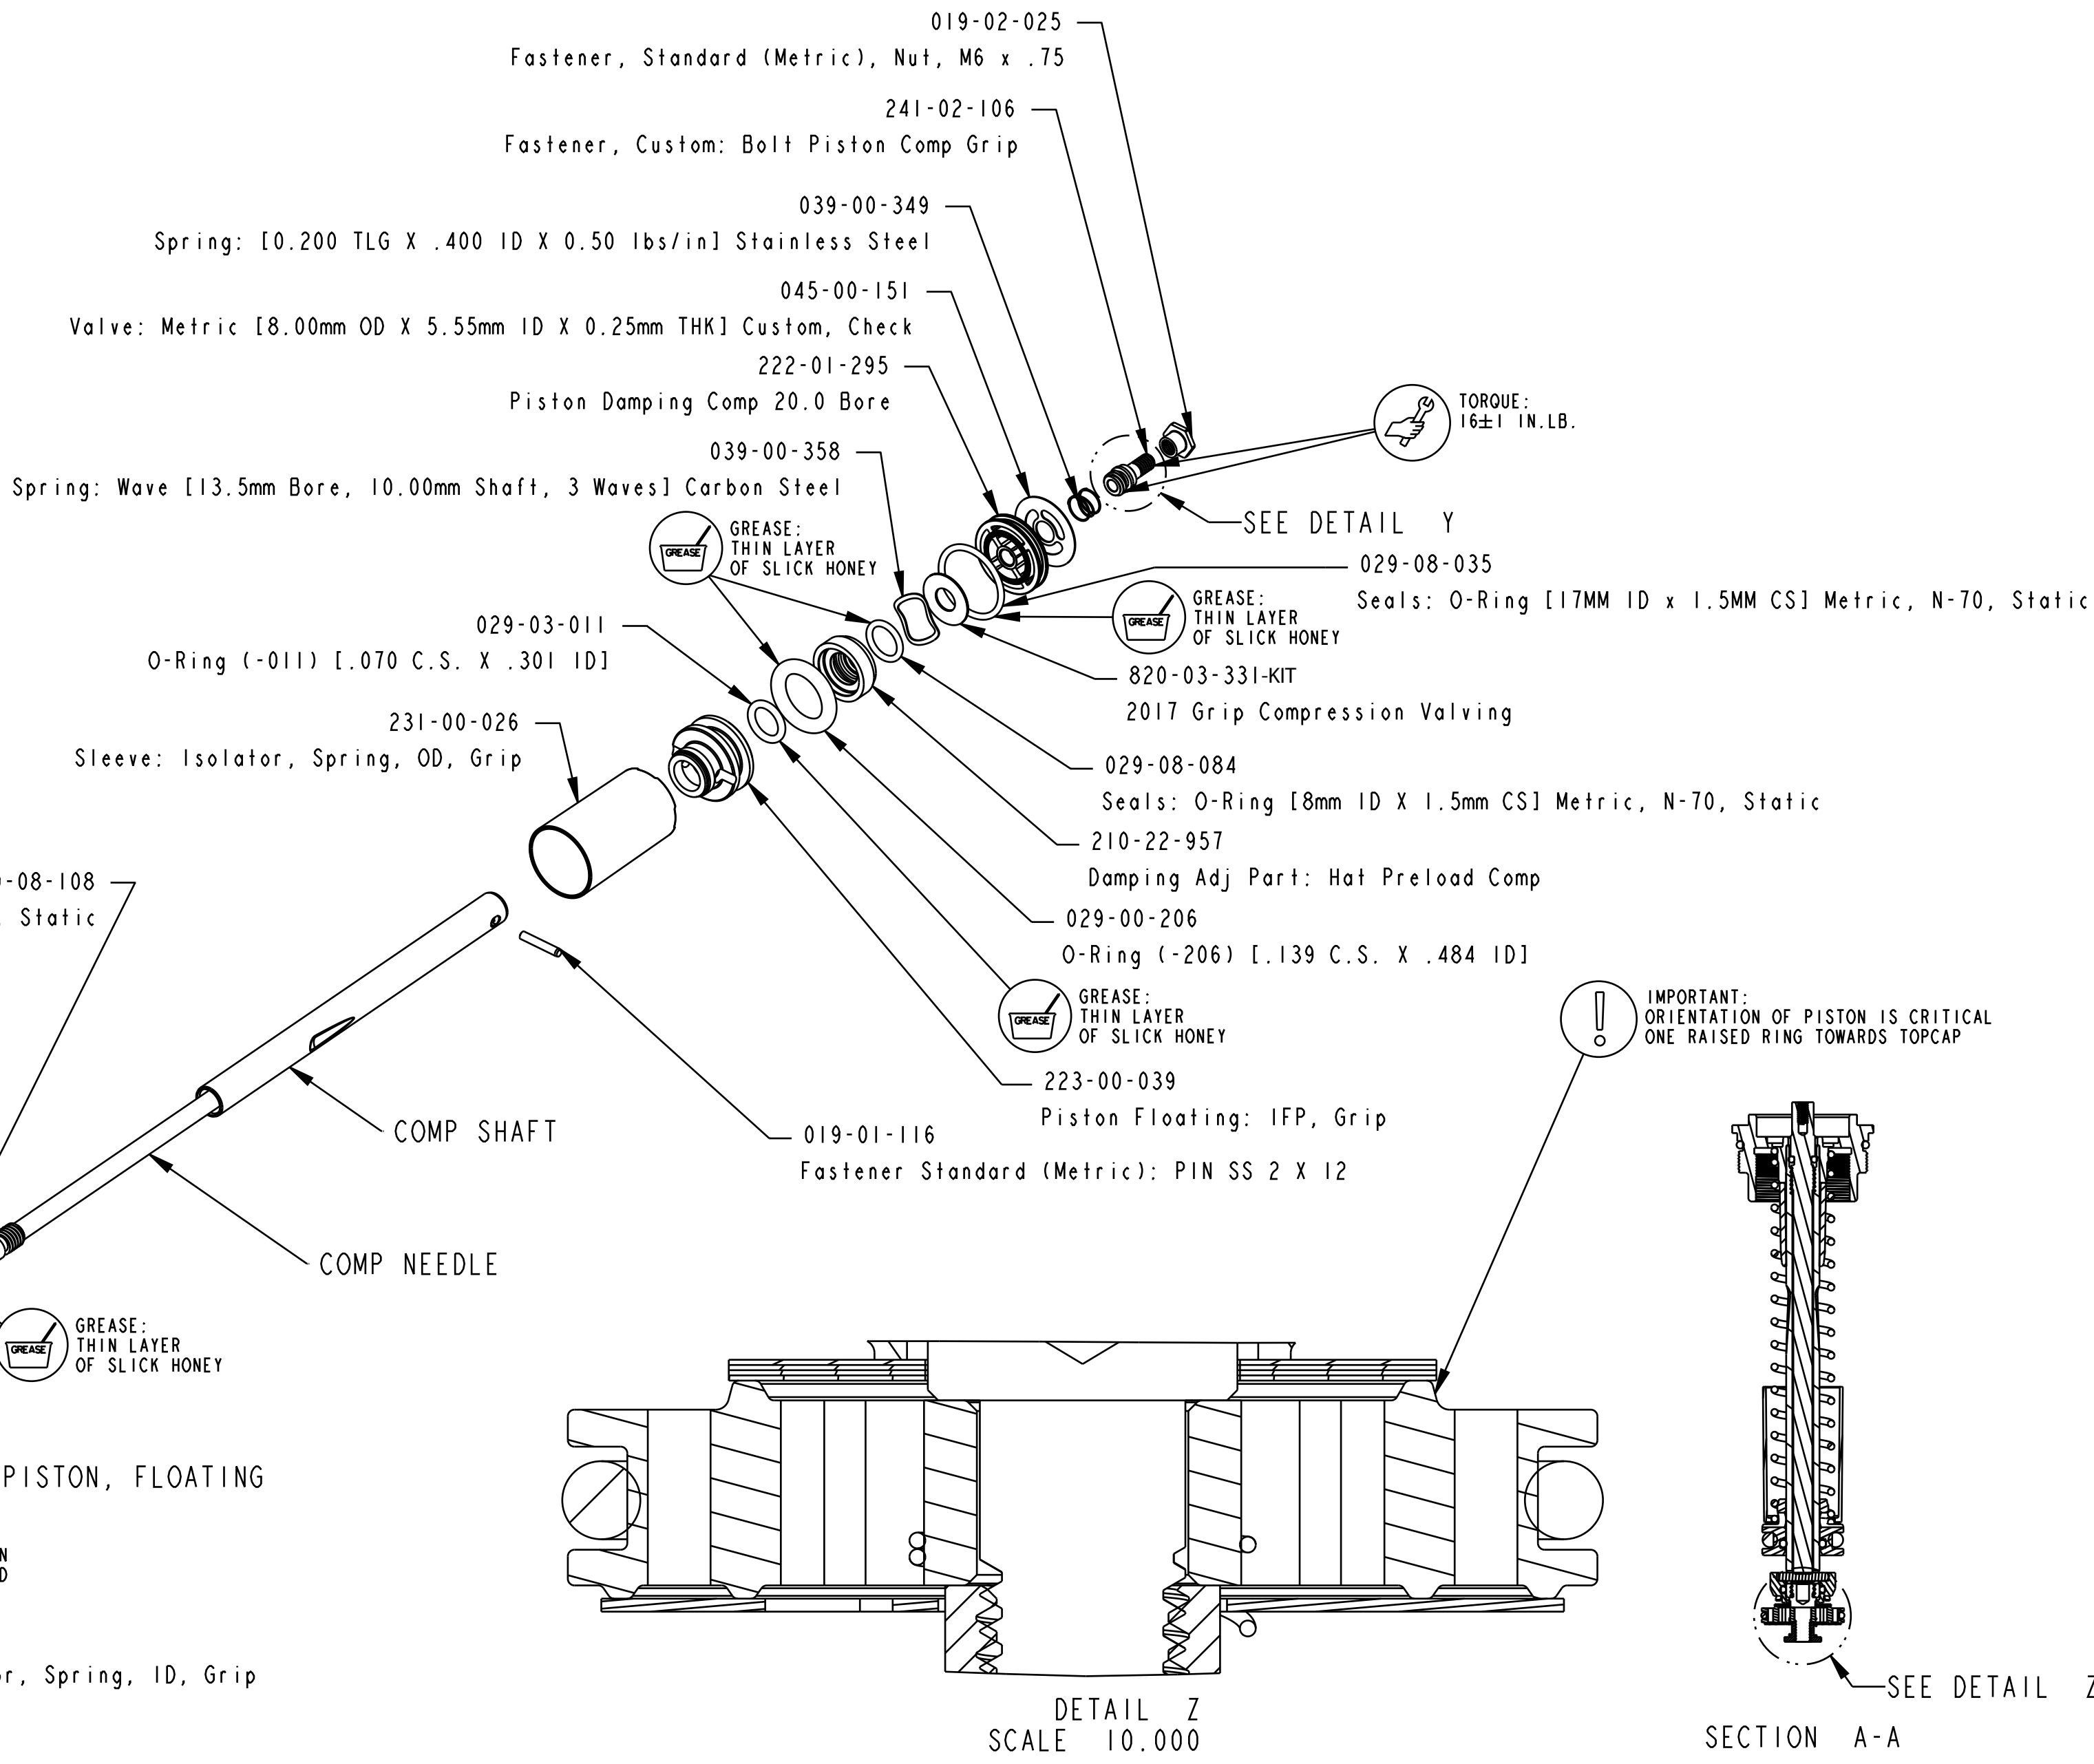

4

3

2

1

DETAIL Y
SCALE 4.000

DETAIL Z
SCALE 10.000

SECTION A-A
SEE DETAIL Z

TOPCAP BODY

FOX FOX Factory, Inc. Ph 831-768-1100
130 Hangar Way, Watsonville, CA 95076 USA Fax 831-768-9312

TITLE
TOPCAP, 34 GRIP

SIZE DWG. NO.
C
PLOT SCALE 0.80:1 SHEET 1 OF 1

PROPRIETARY - THIS DOCUMENT CONTAINS CONFIDENTIAL, PROPRIETARY INFORMATION THAT IS FOX PROPERTY. DO NOT DISCLOSE TO OR DUPLICATE FOR OTHERS EXCEPT AS AUTHORIZED BY FOX.