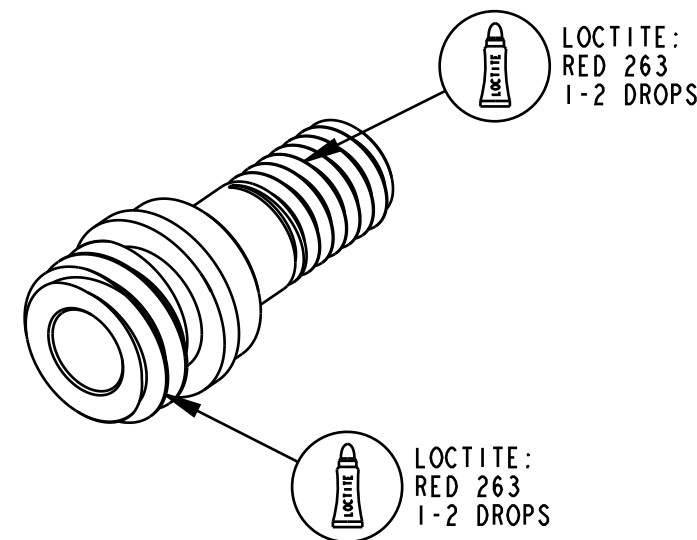

4

3

2

1

DETAIL Y
SCALE 4.000

DETAIL Z
SCALE 10.000

SECTION A-A
SEE DETAIL Z

TOPCAP BODY

FOX FOX Factory, Inc. Ph 831-768-1100
130 Hangar Way, Watsonville, CA 95076 USA Fax 831-768-9312

TITLE
TOPCAP, 34 GRIP

SIZE DWG. NO.
C
PLOT SCALE 0.80:1 SHEET 1 OF 1

PROPRIETARY - THIS DOCUMENT CONTAINS CONFIDENTIAL, PROPRIETARY INFORMATION THAT IS FOX PROPERTY. DO NOT DISCLOSE TO OR DUPLICATE FOR OTHERS EXCEPT AS AUTHORIZED BY FOX.